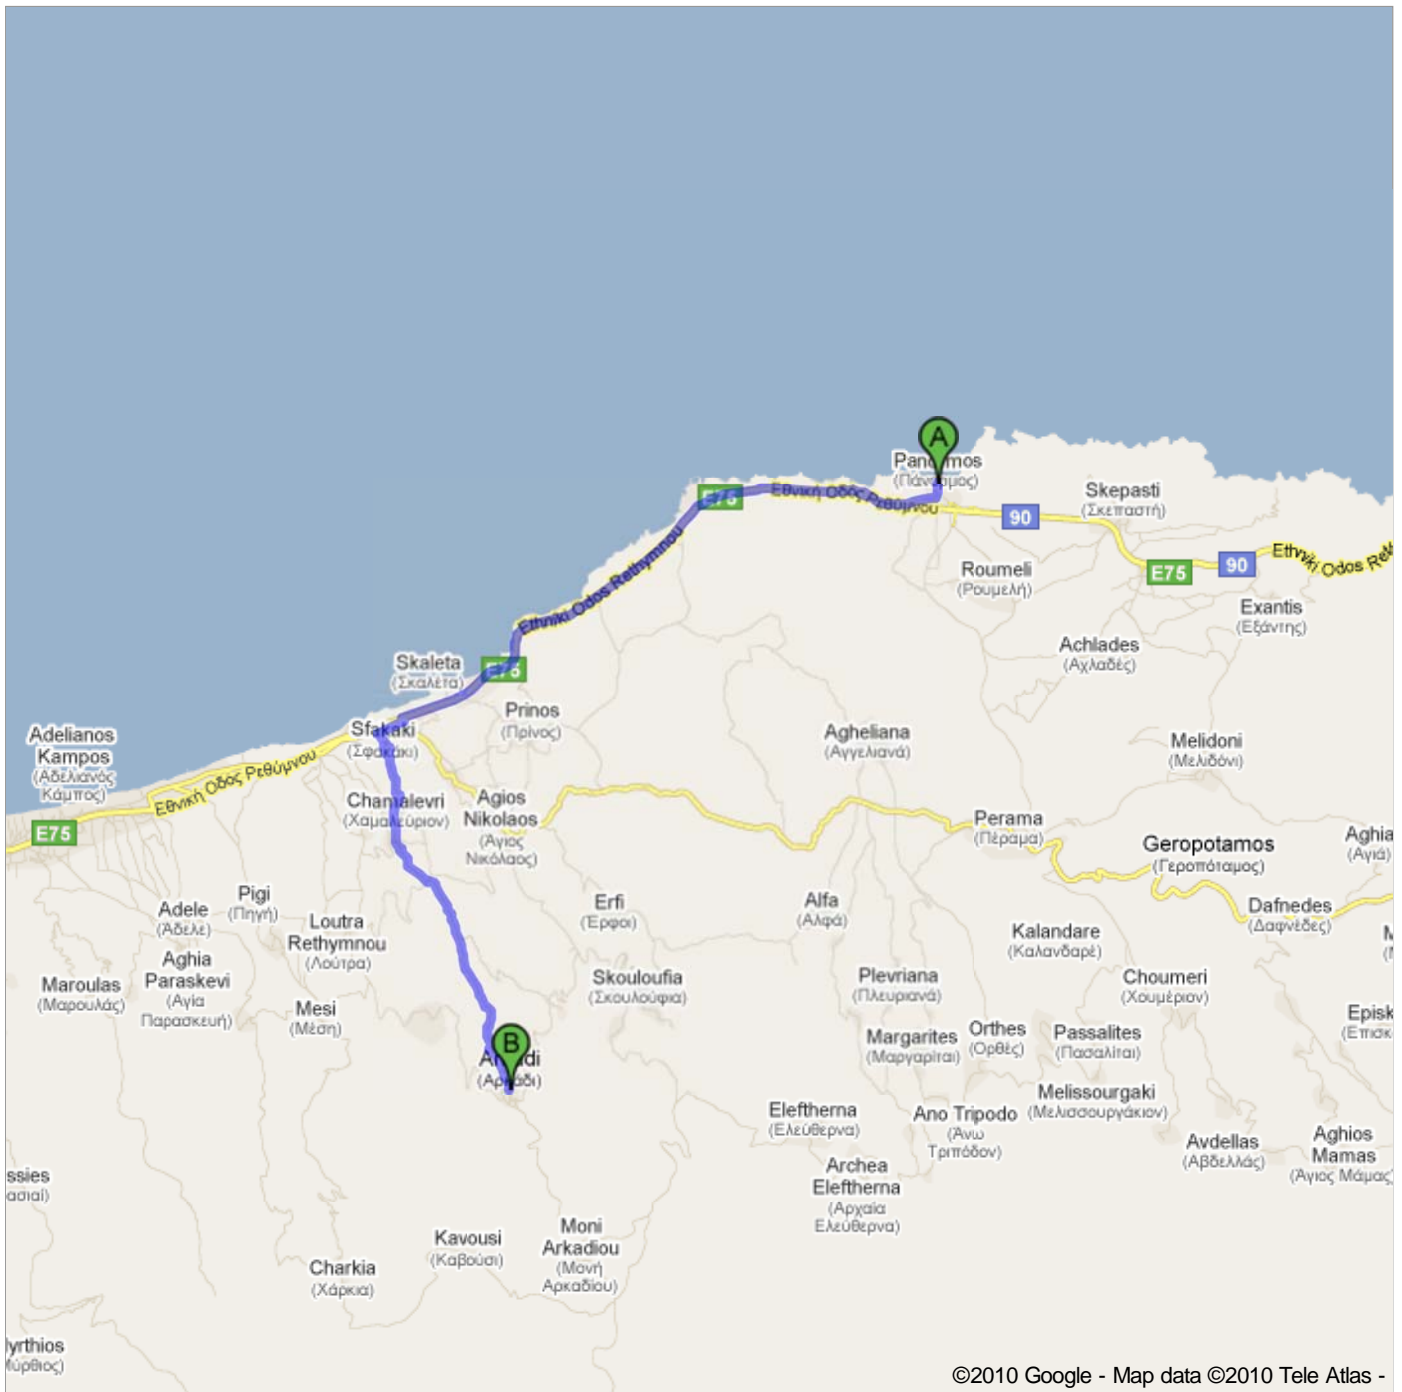

Directions to Arkadi, Greece

17.4 km – about 22 mins

bestcars-rental.gr | Rethymno Crete | Tel:30-2834051505 |

Mobile:30-6974306421

 Panormo, Geropotamos 74052, Greece

1. Head **south** go 200 m
total 200 m

-  2. Turn right toward **Ethniki Odos Rethymnou/Εθνική Οδός Ρεθύμνου/Route 90/E75** go 1.2 km
total 1.4 km
About 2 mins
-  3. Sharp left toward **Ethniki Odos Rethymnou/Εθνική Οδός Ρεθύμνου/Route 90/E75** go 110 m
total 1.5 km

-  4. Turn right at **Ethniki Odos Rethymnou/Εθνική Οδός Ρεθύμνου/Route 90/E75** go 8.7 km
total 10.2 km
About 9 mins
-  5. Turn left toward **Palaia Ethniki Odos Rethymnou-Irakleiou/Παλαιά Εθνική Οδός Ρεθύμνου-Ηρακλείου** go 61 m
total 10.3 km

Map data ©2010 Tele Atlas