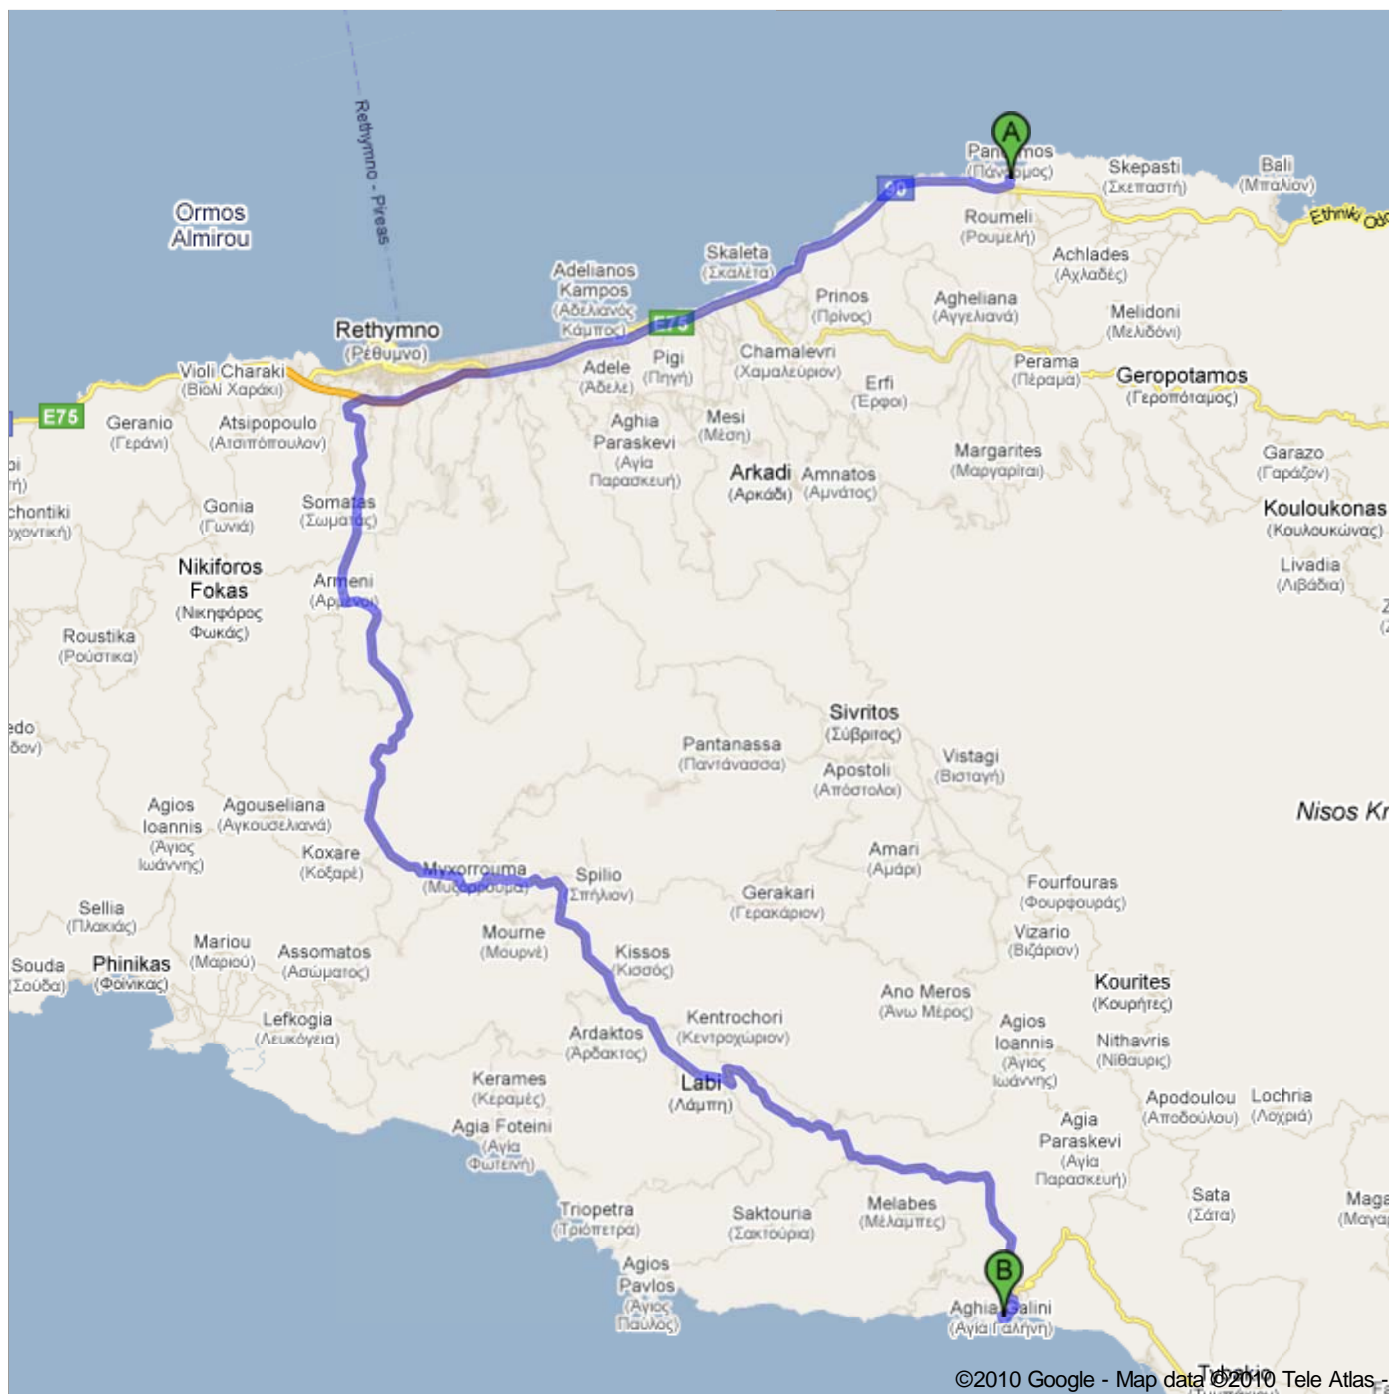

Directions to Galini, Lampi, Greece

72.2 km – about 1 hour 8 mins

bestcars-rental.gr | Rethymno Crete | Tel:30-2834051505 |

Mobile:30-6974306421

 Panormo, Geropotamos 74052, Greece

	1. Head south	go 200 m total 200 m
	2. Turn right toward Ethniki Odos Rethymnou/Εθνική Οδός Ρεθύμνου/Route 90/E75 About 2 mins	go 1.2 km total 1.4 km
	3. Sharp left toward Ethniki Odos Rethymnou/Εθνική Οδός Ρεθύμνου/Route 90/E75	go 110 m total 1.5 km
	4. Turn right at Ethniki Odos Rethymnou/Εθνική Οδός Ρεθύμνου/Route 90/E75 About 21 mins	go 21.0 km total 22.5 km
	5. Take exit Τυπρακι-Τυμπάκι toward ΣΠΗΛΙ/SPILI/ΡΕΘΥΜΝΟ/Rethymno	go 270 m total 22.8 km
	6. Turn left at Komvos Rethymnou/Κόμβος Ρεθύμνου About 1 min	go 60 m total 22.8 km
	7. Continue onto Rethymnou-Spiliou/Ρεθύμνου-Σπηλίου About 20 mins	go 23.5 km total 46.3 km
	8. Continue onto Rethymnou-Agias Galinis/Ρεθύμνου-Αγίας Γαλήνης About 20 mins	go 24.9 km total 71.2 km
	9. Turn right at Pros Agia Galini/Προς Αγία Γαλήνη	go 210 m total 71.4 km
	10. Take the 1st left	go 87 m total 71.5 km
	11. Turn right toward Pros Agia Galini/Προς Αγία Γαλήνη About 2 mins	go 650 m total 72.1 km
	12. Turn left at Pros Agia Galini/Προς Αγία Γαλήνη	go 24 m total 72.2 km

 Galini, Lampi, Greece

These directions are for planning purposes only. You may find that construction projects, traffic, weather, or other events may cause conditions to differ from the map results, and you should plan your route accordingly. You must obey all signs or notices regarding your route.

Map data ©2010 Tele Atlas